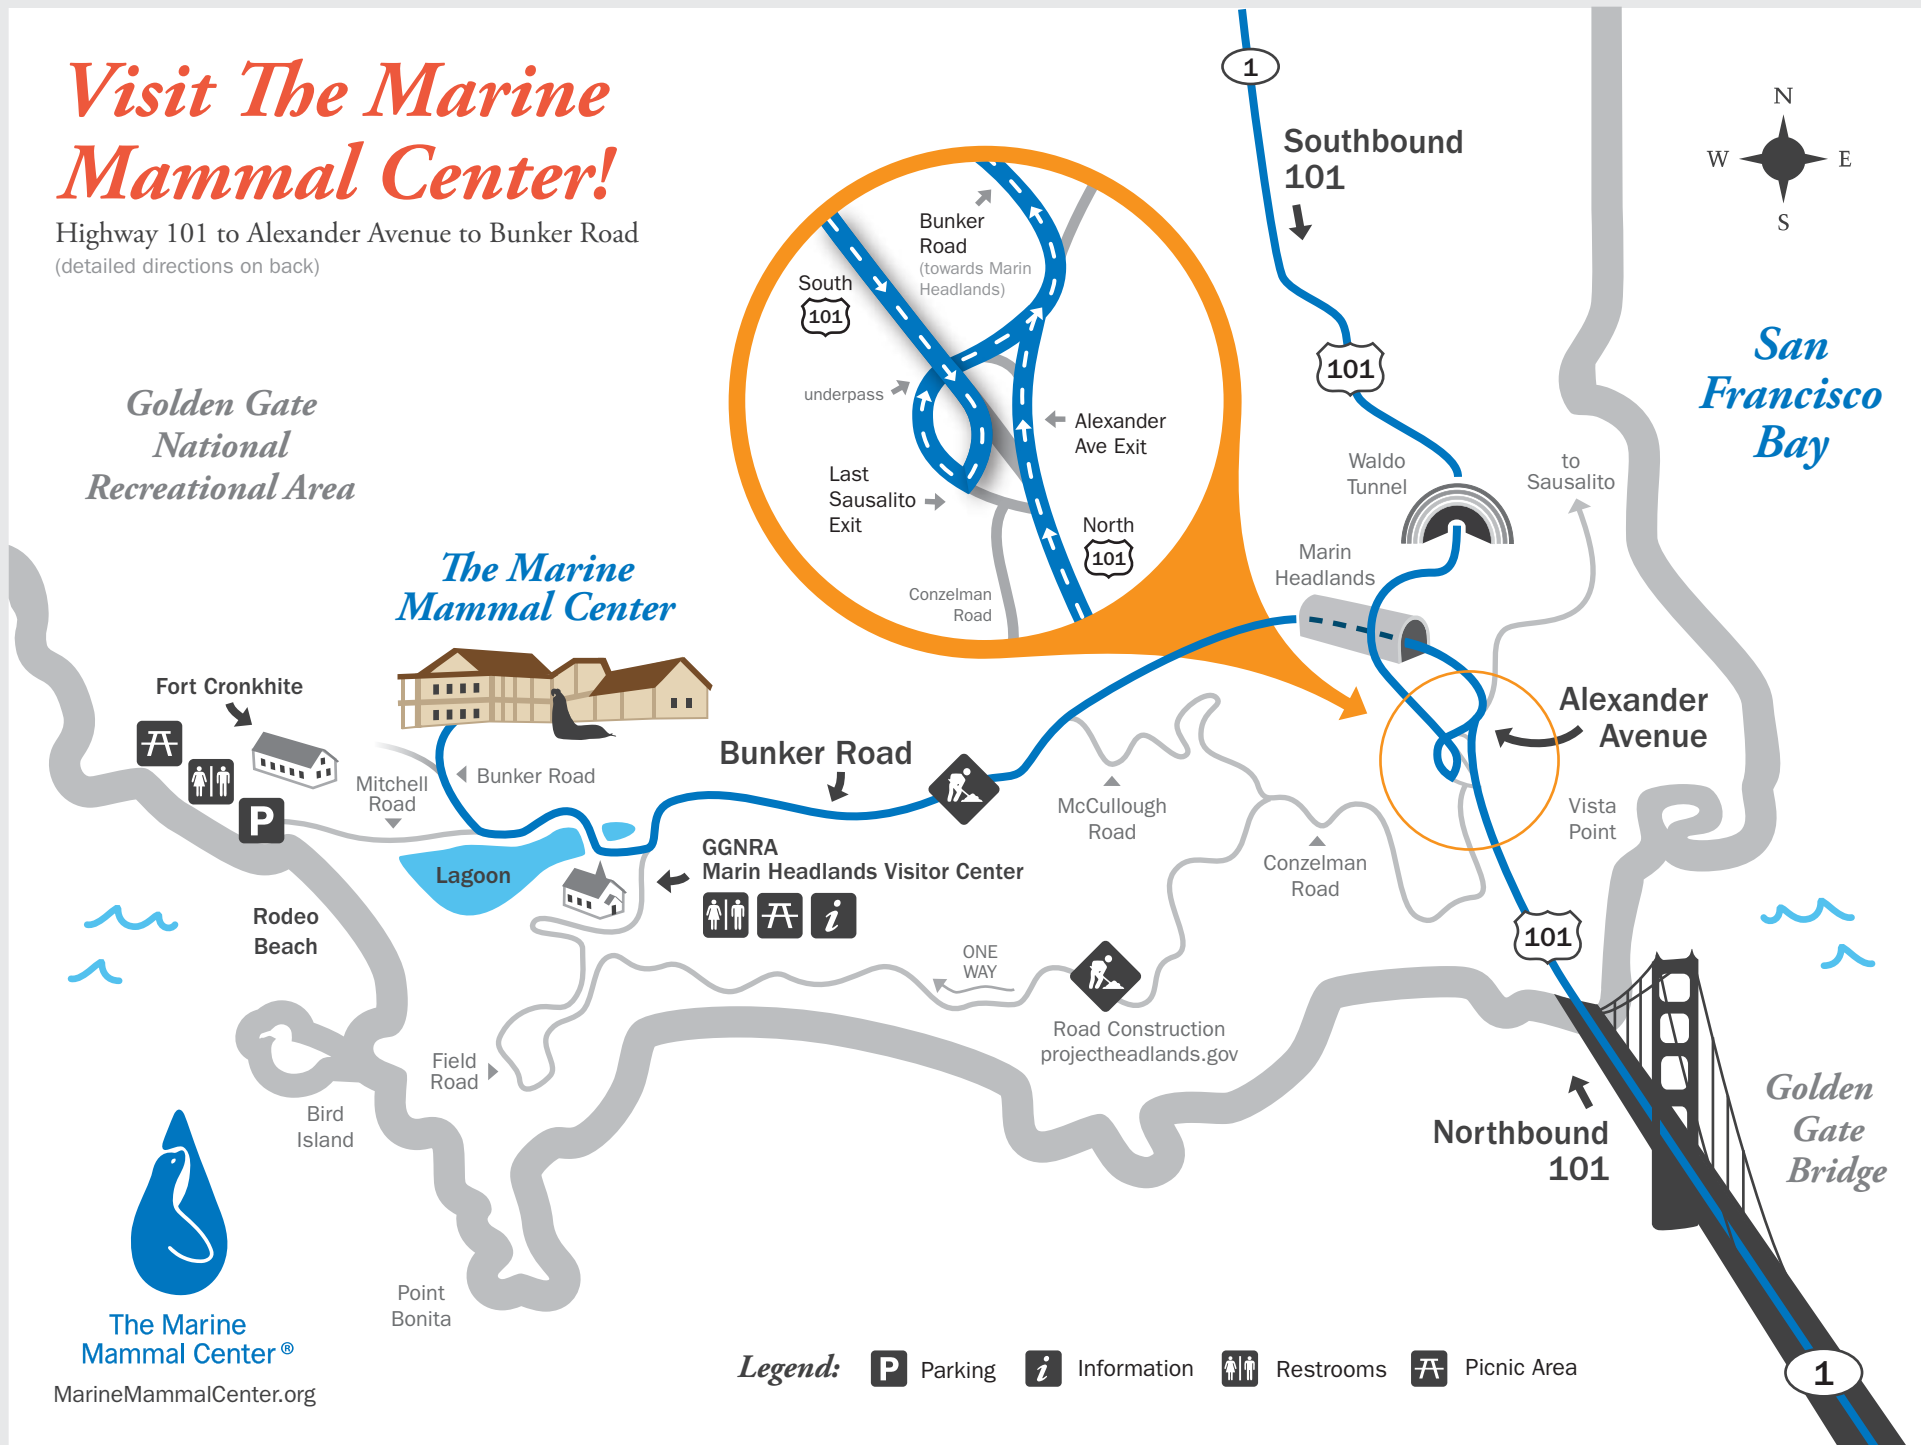

Visit The Marine Mammal Center!

Highway 101 to Alexander Avenue to Bunker Road
(detailed directions on back)

Golden Gate
National
Recreational Area

The Marine
Mammal Center

San
Francisco
Bay

The Marine
Mammal Center®
MarineMammalCenter.org

Coming from the North

- Take 101 South through Waldo Tunnel
- Exit at the last Sausalito Exit (this is the last exit before the Golden Gate Bridge)
- At the stop sign, turn right onto Alexander Ave and stay straight approx 1/4 mile

Coming from the South

- Take 101 North across the Golden Gate Bridge, staying in the right lane
- Take the Alexander Ave exit after the Vista Point
- Stay to the right heading down the hill

- Take the first left onto Bunker Rd towards the Marin Headlands
- Stay straight through the one-lane tunnel (Note: when the light is red, expect to wait 5 minutes)
- For the next 3 miles, stay to the right at each fork, heading towards the beach
- Half-way along the lagoon, bear right uphill following the signs to The Marine Mammal Center (~ 1/4 mile)

For the next three years there will be delays and road closures in the Marin Headlands as the Park improves access and services for cars, bikers and pedestrians. Due to these improvements, taking the highlighted route (see reverse) will likely be the best option to reach us. However, periodic delays are possible. **If you have a scheduled tour, program or meeting at The Marine Mammal Center, please allow extra time so that you can arrive at your scheduled time.**